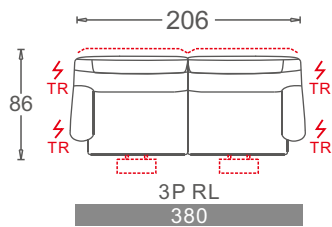

# CLOGS

5 star base Chrome  
D

5 star base Black  
D

D

D

D

Round flat base Chrome  
D

Round flat base Black  
D

D

D

D

L

Round curve Chrome  
D

Round curve Black  
D

**D:Relax Chair Double Motor**

**G:Relax Chair Zero Gravity (Three Motor )**

**S:Relax Chair Stand-up Assist (Four Motor)**

**H:Relax Chair Four motor**

**L:Seat lifting function**