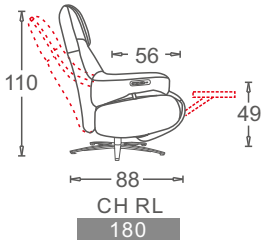

# CLOGS

5 star base Chrome  
D

5 star base Black  
D

D

D

D

Round flat base Chrome  
D

Round flat base Black  
D

D

D

D

L

Round curve Chrome  
D

Round curve Black  
D

**D:Relax Chair Double Motor**

**G:Relax Chair Zero Gravity (Three Motor )**

**S:Relax Chair Stand-up Assist (Four Motor)**

**H:Relax Chair Four motor**

**L:Seat lifting function**