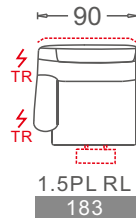

# CLOGS

5 star base Chrome  
D

5 star base Black  
D

D

D

D

Round flat base Chrome  
D

Round flat base Black  
D

D

D

D

L

Round curve Chrome  
D

Round curve Black  
D

**D:Relax Chair Double Motor**

**G:Relax Chair Zero Gravity (Three Motor )**