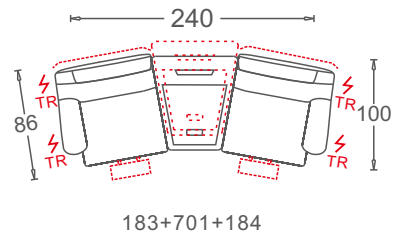

# CLOGS

5 star base Chrome  
D

5 star base Black  
D

D

D

D

Round flat base Chrome  
D

Round flat base Black  
D

D

D

D

L

Round curve Chrome  
D

Round curve Black  
D

**D:Relax Chair Double Motor**

**G:Relax Chair Zero Gravity (Three Motor )**