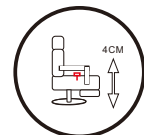

# CLOGS

5 star base Chrome  
D

5 star base Black  
D

D

D

D

Round flat base Chrome  
D

Round flat base Black  
D

D

D

D

L

Round curve Chrome  
D

Round curve Black  
D

**D:Relax Chair Double Motor**

**G:Relax Chair Zero Gravity (Three Motor )**

**S:Relax Chair Stand-up Assist (Four Motor)**

**H:Relax Chair Four motor**

**L:Seat lifting function**