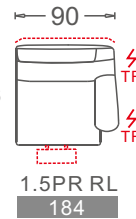

# CLOGS

5 star base Chrome  
D

5 star base Black  
D

D

D

D

Round flat base Chrome  
D

Round flat base Black  
D

D

D

D

L

Round curve Chrome  
D

Round curve Black  
D

**D:Relax Chair Double Motor**

**G:Relax Chair Zero Gravity (Three Motor )**