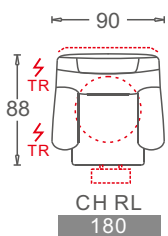

# CLOGS

5 star base Chrome  
D

5 star base Black  
D

D

D

D

Round flat base Chrome  
D

Round flat base Black  
D

D

D

D

L

Round curve Chrome  
D

Round curve Black  
D

**D:Relax Chair Double Motor**

**G:Relax Chair Zero Gravity (Three Motor )**

**S:Relax Chair Stand-up Assist (Four Motor)**

**H:Relax Chair Four motor**

**L:Seat lifting function**