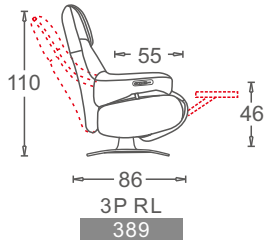

# CLOGS

5 star base Chrome  
D

5 star base Black  
D

D

D

D

Round flat base Chrome  
D

Round flat base Black  
D

D

D

D

L

Round curve Chrome  
D

Round curve Black  
D

**D:Relax Chair Double Motor**

**G:Relax Chair Zero Gravity (Three Motor )**

**S:Relax Chair Stand-up Assist (Four Motor)**

**H:Relax Chair Four motor**

**L:Seat lifting function**